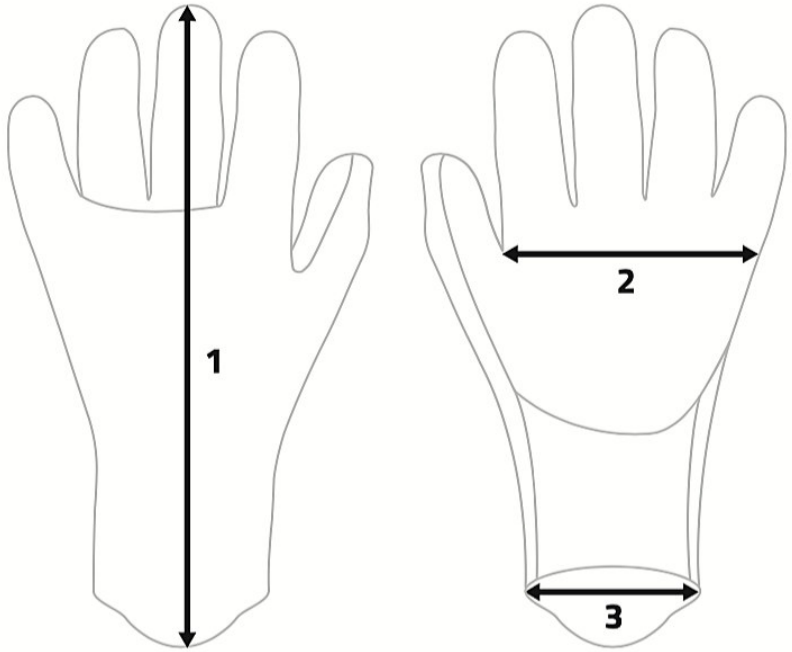

MEASUREMENT	XS	S	M	L	XL	XXL
<b>1 GLOVE LENGTH</b>	23,81	24,61	25,41	26,21	27,01	27,81
<b>2 PALM WIDTH</b>	18,42	19,07	19,72	20,37	21,02	21,67
<b>3 GLOVE OPENING</b>	17,1	17,7	18,3	18,9	19,5	20,1
<b>LONG FINGER HS UTILITY</b>						

**MODELS INCLUDE:**

- |                         |                    |                          |
|-------------------------|--------------------|--------------------------|
| Short finger HS Mesh    | Elasto Sealed Skin | Lycra summer gloves      |
| Long finger HS Mesh     | Elasto Sealed      | H2O summer gloves        |
| Short finger HS Utility | Q-Glove X-Stretch  | Summer glove Long finger |
| Long finger HS Utility  | Glove Sealed       |                          |