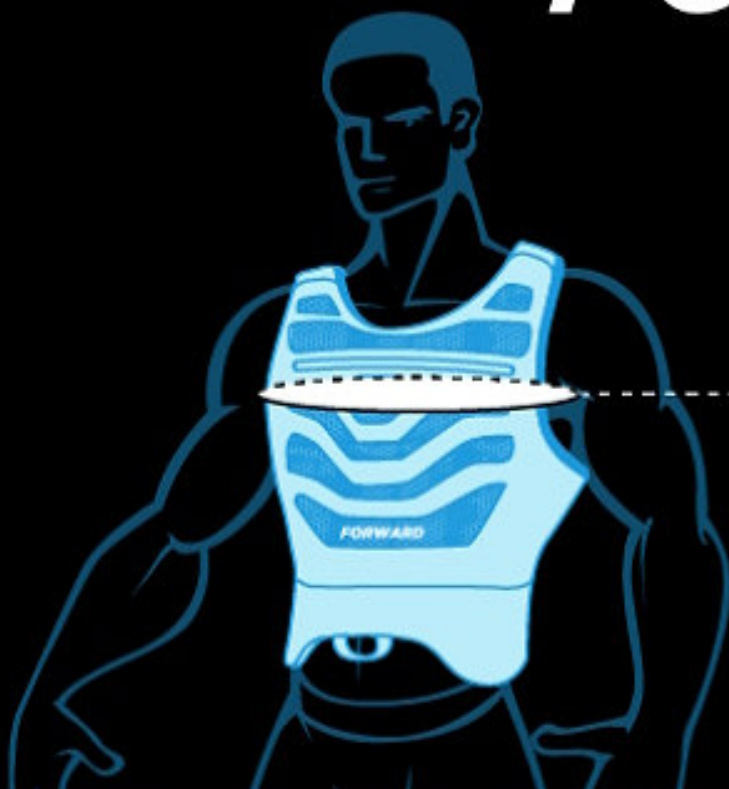

VESTS / PFDs

CHEST
CIRCUMFERENCE

*KOMPACT VEST

*IMPACT VEST: <70Kg / 45N

	CHEST CIRCUMFERENCE	CHEST CIRCUMFERENCE	WEIGHT	WEIGHT	BUOYANCY
XS	80-88	31-35	30-50	66-110	40N
S	88-95	35-37	40-70	88-154	45N/50N*
M	95-101	37-40	50-80*	110-154	45N*/50N
L	101-110	40-43	70+	154+	50N
XL	110-120	43-47	70+	154+	50N
XXL	120-130	47-51	70+	154+	50N